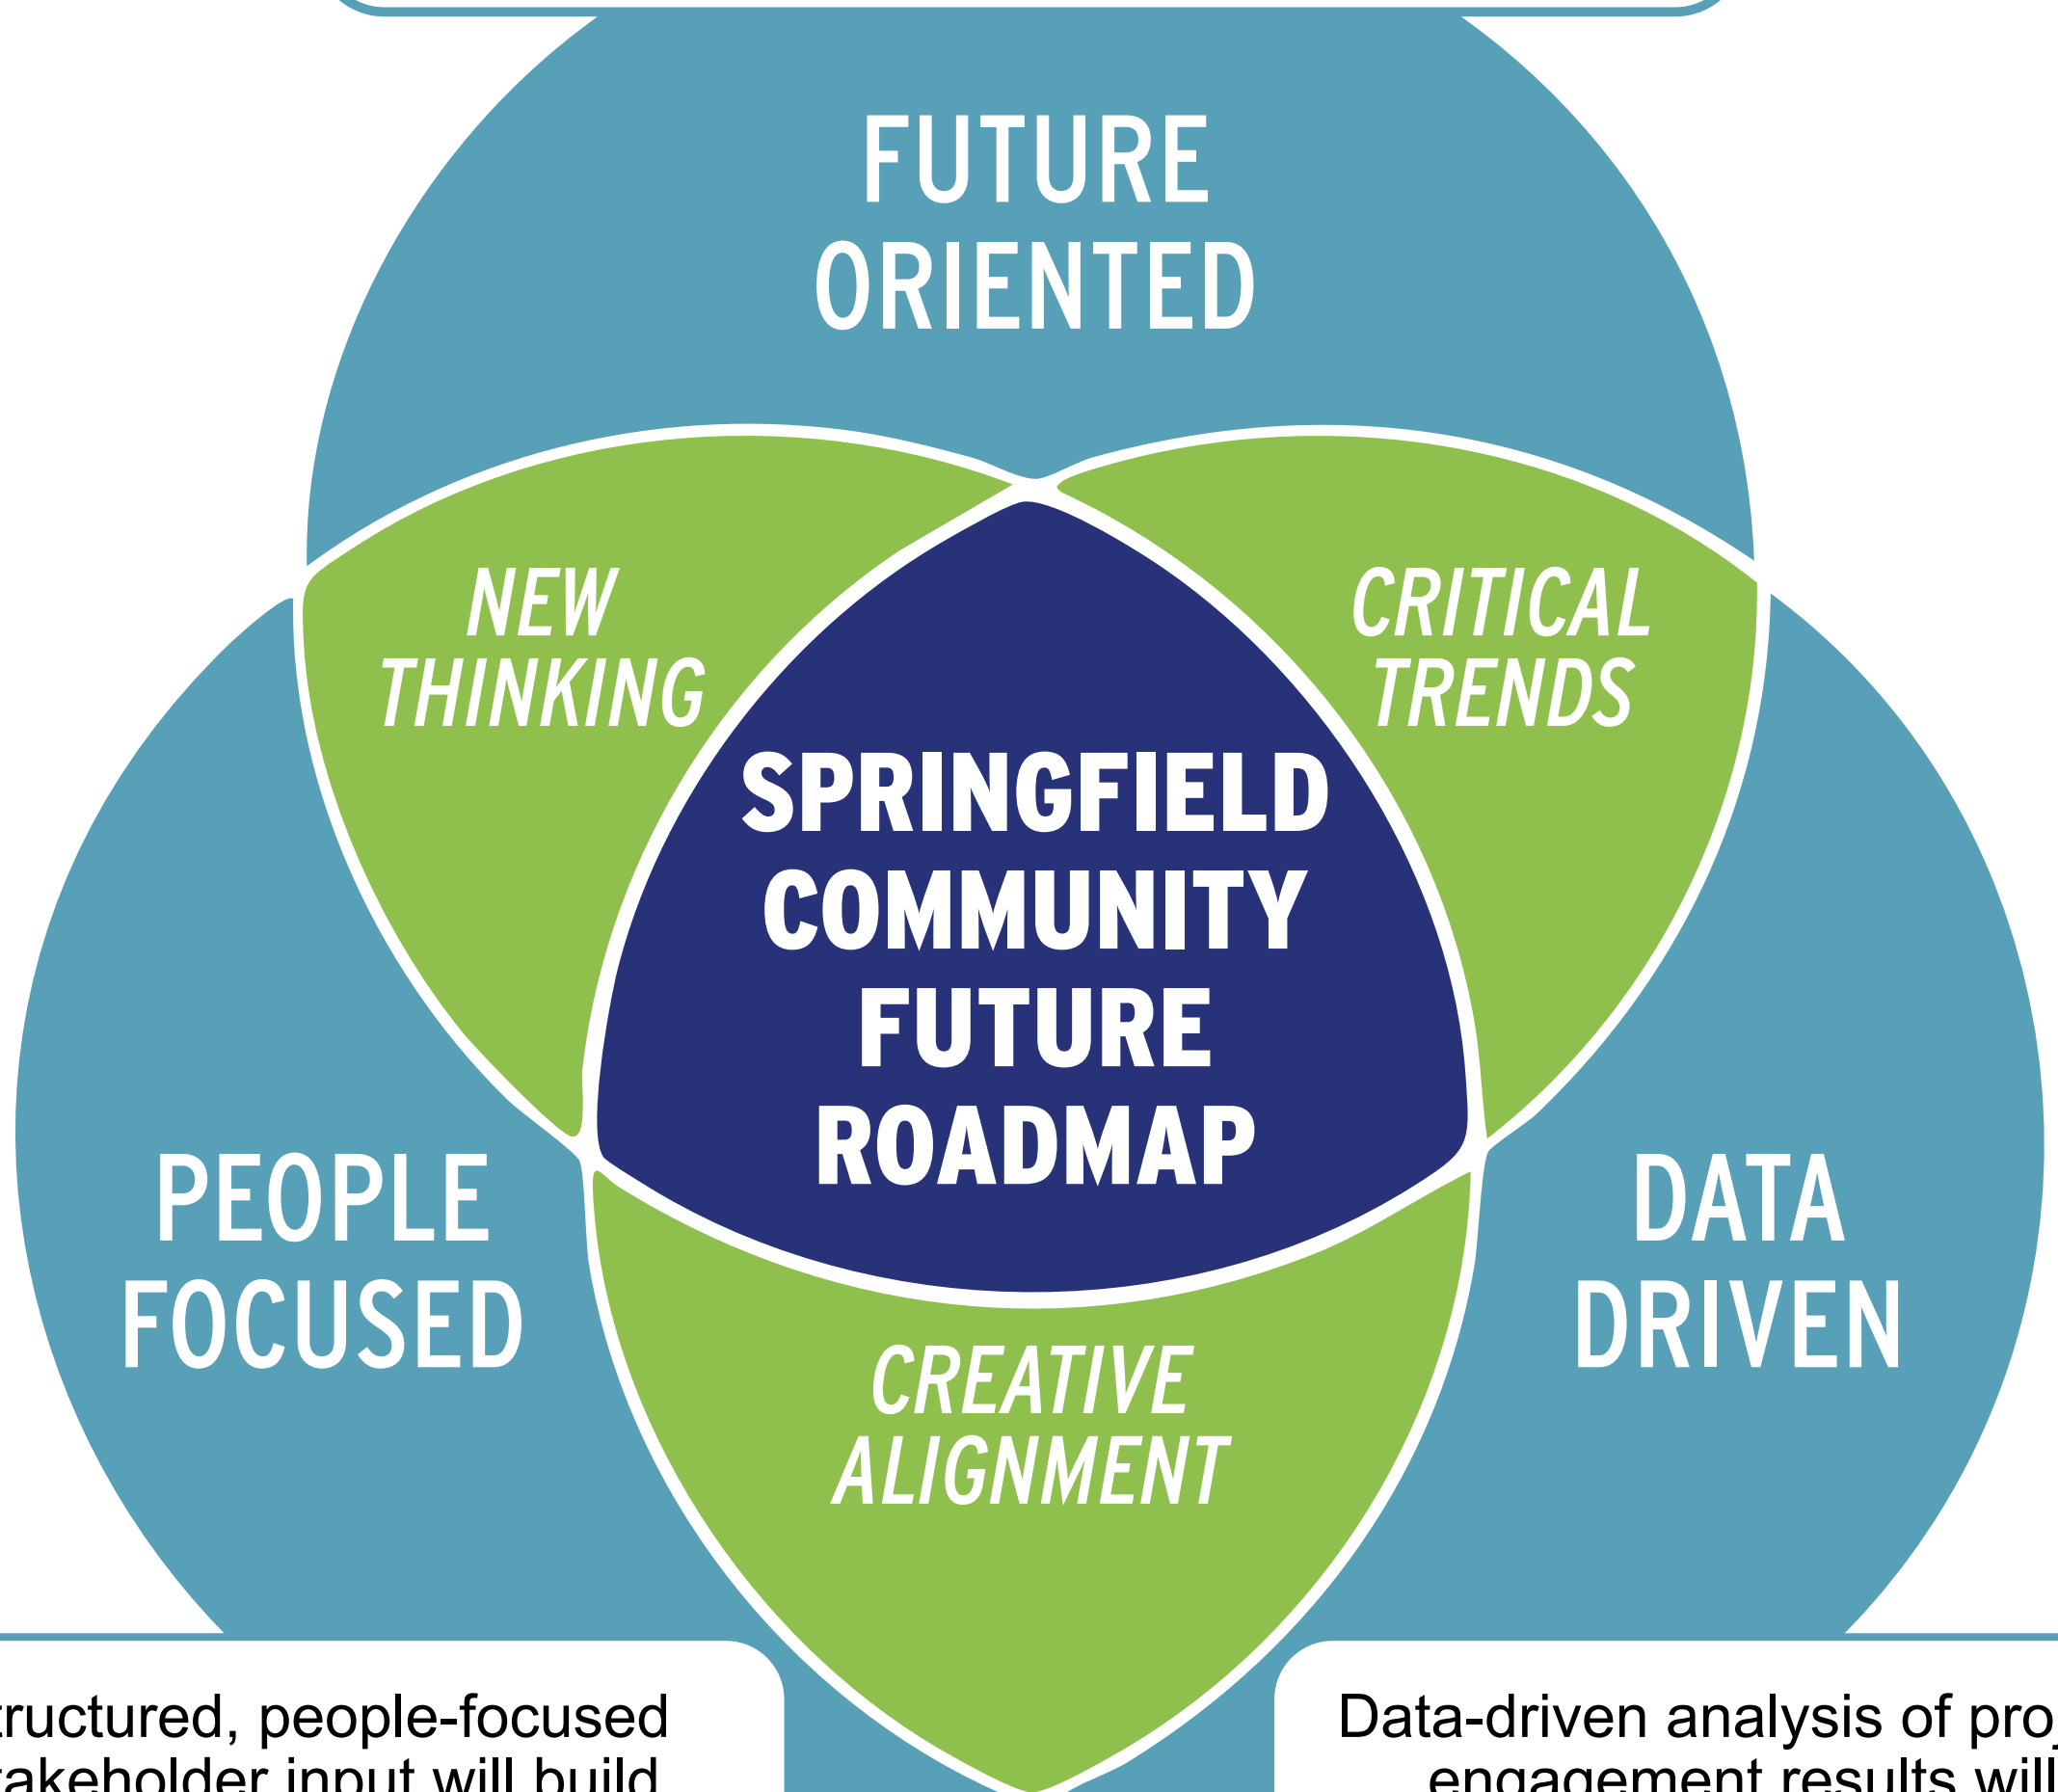

What is the future of the Springfield? This project will examine critical emerging trends in cities, counties, and regions to create an understanding of local implications and opportunities.

Structured, people-focused stakeholder input will build knowledge and strengthen the community ecosystem.

Data-driven analysis of project engagement results will empower leadership to make research-based decisions.